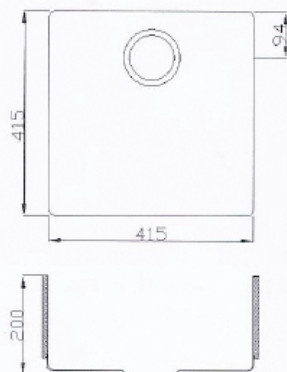

**CORIAN® Fabricated Sinks** side walls of sink in **kitchen CORIAN® colours**, base in stainless steel, internal radii 13mm

**9501**  
Use with a  
9503 for 1½  
bowls in a  
600mm base  
unit

Submounted **9503 & 9501**

**9502**

**9503**  
Min base unit  
400mm  
Use with a  
9501 for 1½  
bowls in a  
600mm base  
unit

**9504**  
Min base unit  
500mm

**9505**  
Min base unit  
600mm

- These **Fabricated Sinks** can only be submounted
- Sinks are manufactured using Corian sheet, which may result in a slight variation of colour between the worktop and the sink, due to the material being thermoformed to a tight radius.
- These sinks carry a DuPont™ 10 year warranty.
- Fabricated Sinks are specially ordered with a four week lead time, cancellation would incur full cost.