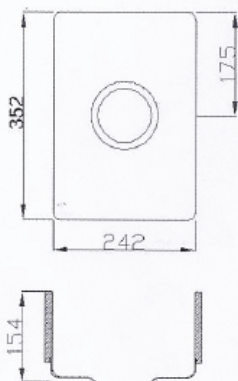

**CORIAN® Fabricated Sinks** side walls of sink in **kitchen CORIAN® colours**, base in stainless steel, internal radii 13mm

**9501**  
Use with a  
9503 for 1½  
bowls in a  
600mm base  
unit

Submounted **9503 & 9501**

**9502**

**9503**  
Min base unit  
400mm  
Use with a  
9501 for 1½  
bowls in a  
600mm base  
unit

**9504**  
Min base unit  
500mm

**9505**  
Min base unit  
600mm

- These **Fabricated Sinks** can only be submounted
- Sinks are manufactured using Corian sheet, which may result in a slight variation of colour between the worktop and the sink, due to the material being thermoformed to a tight radius.
- These sinks carry a DuPont™ 10 year warranty.
- Fabricated Sinks are specially ordered with a four week lead time, cancellation would incur full cost.