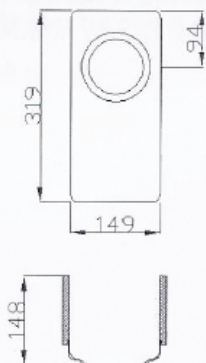

**CORIAN® Fabricated Sinks** side walls of sink in **kitchen CORIAN® colours**, base in stainless steel, internal radii 13mm

**9501**  
Use with a  
9503 for 1½  
bowls in a  
600mm base  
unit

Submounted **9503 & 9501**

**9502**

**9503**  
Min base unit  
400mm  
Use with a  
9501 for 1½  
bowls in a  
600mm base  
unit

**9504**  
Min base unit  
500mm

**9505**  
Min base unit  
600mm

- These **Fabricated Sinks** can only be submounted
- Sinks are manufactured using Corian sheet, which may result in a slight variation of colour between the worktop and the sink, due to the material being thermoformed to a tight radius.
- These sinks carry a DuPont™ 10 year warranty.
- Fabricated Sinks are specially ordered with a four week lead time, cancellation would incur full cost.