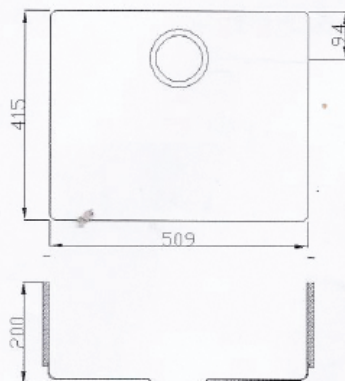

**CORIAN® Fabricated Sinks** side walls of sink in **kitchen CORIAN® colours**, base in stainless steel, internal radii 13mm

**9501**  
Use with a  
9503 for 1½  
bowls in a  
600mm base  
unit

Submounted **9503 & 9501**

**9502**

**9503**  
Min base unit  
400mm  
Use with a  
9501 for 1½  
bowls in a  
600mm base  
unit

**9504**  
Min base unit  
500mm

**9505**  
Min base unit  
600mm

- These **Fabricated Sinks** can only be submounted
- Sinks are manufactured using Corian sheet, which may result in a slight variation of colour between the worktop and the sink, due to the material being thermoformed to a tight radius.
- These sinks carry a DuPont™ 10 year warranty.
- Fabricated Sinks are specially ordered with a four week lead time, cancellation would incur full cost.