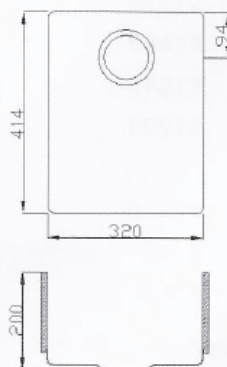

**CORIAN® Fabricated Sinks** side walls of sink in **kitchen CORIAN® colours**, base in stainless steel, internal radii 13mm

**9501**  
Use with a  
9503 for 1½  
bowls in a  
600mm base  
unit

Submounted **9503 & 9501**

**9502**

**9503**  
Min base unit  
400mm  
Use with a  
9501 for 1½  
bowls in a  
600mm base  
unit

**9504**  
Min base unit  
500mm

**9505**  
Min base unit  
600mm

- These **Fabricated Sinks** can only be submounted
- Sinks are manufactured using Corian sheet, which may result in a slight variation of colour between the worktop and the sink, due to the material being thermoformed to a tight radius.
- These sinks carry a DuPont™ 10 year warranty.
- Fabricated Sinks are specially ordered with a four week lead time, cancellation would incur full cost.